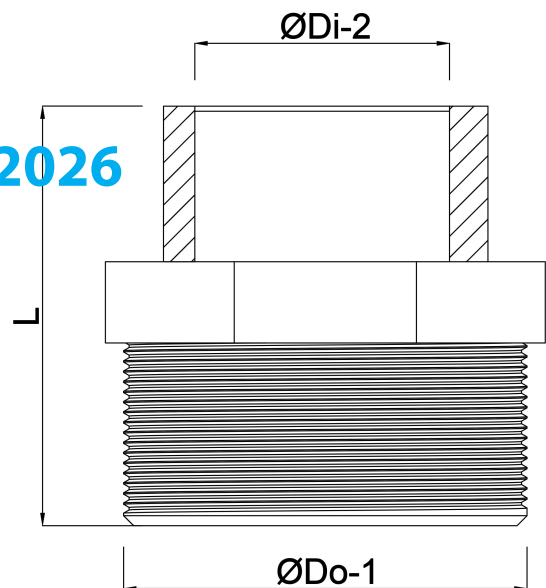

**Profec Reducer nipple PVC-U 1
1/2" x 3/4" male thread x
female thread 10bar grey
(0100203)**

TECHNICAL SPECIFICATIONS

Colour	grey
Material	PVC-U
Connection	male thread x female thread
Pressure	10 bar
Size	1 1/2" x 3/4"

DIMENSIONS

L	51 mm
ØDi-2	3/4 "
ØDo-1	1 1/2 "

Last modified date: 13/03/2026

Bosta UK Ltd.
Reflection House
Olding Road
Bury St. Edmunds
Suffolk
IP33 3TA
T +44 (0) 1284 716580
E enquiries@bosta.co.uk

<http://www.bosta.com>