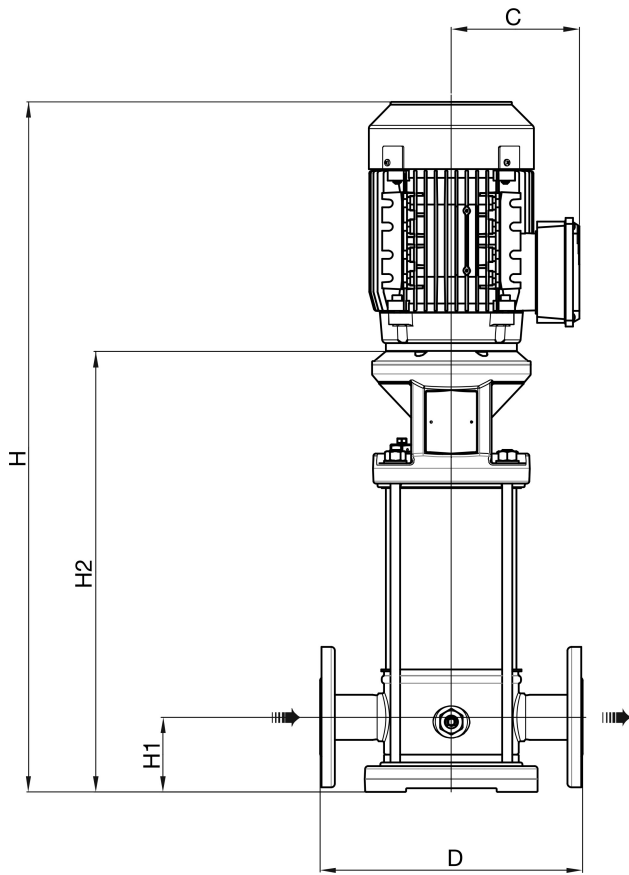

Last modified date: 27/05/2026

Bosta UK Ltd.
Reflection House
Olding Road
Bury St. Edmunds
Suffolk
IP33 3TA
T +44 (0) 1284 716580
E enquiries@bosta.co.uk
<http://www.bosta.com>