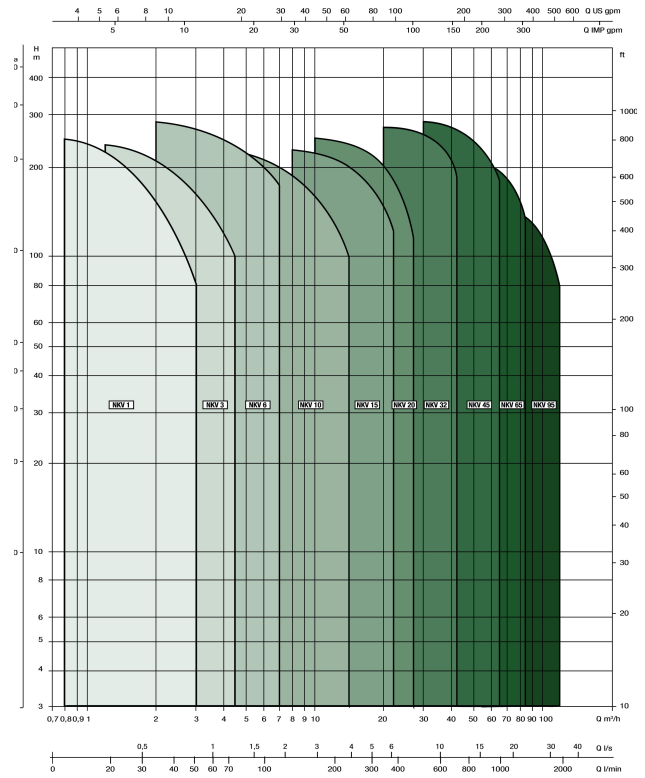

Last modified date: 27/05/2026

Bosta UK Ltd.
Reflection House
Olding Road
Bury St. Edmunds
Suffolk
IP33 3TA
T +44 (0) 1284 716580
E enquiries@bosta.co.uk
<http://www.bosta.com>