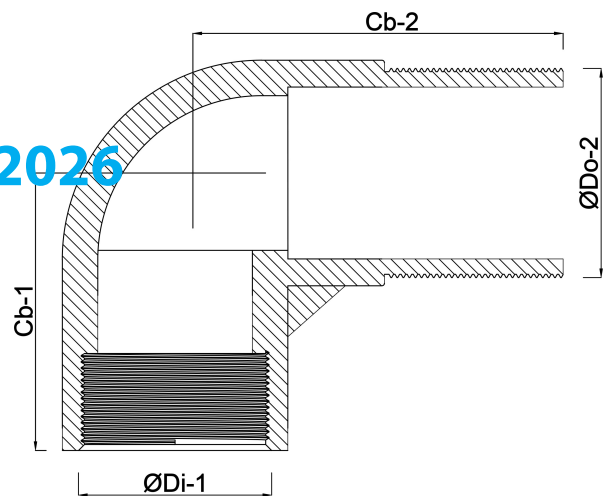

Profec Adaptor elbow 90° PVC-U 50 mm x 1 1/2" glue socket x male thread 10bar grey
(0110146)

TECHNICAL SPECIFICATIONS

Colour	grey
Material	PVC-U
Connection	glue socket x male thread
Pressure	10 bar
Size	50 mm x 1 1/2"

DIMENSIONS

Cb-1	57 mm
Cb-2	57 mm
ØDi-1	50 mm
ØDo-1	1 1/2 "

Last modified date: 13/03/2026

Bosta UK Ltd.
Reflection House
Olding Road
Bury St. Edmunds
Suffolk

IP33 3TA
T +44 (0) 1284 716580
E enquiries@bosta.co.uk
<http://www.bosta.com>