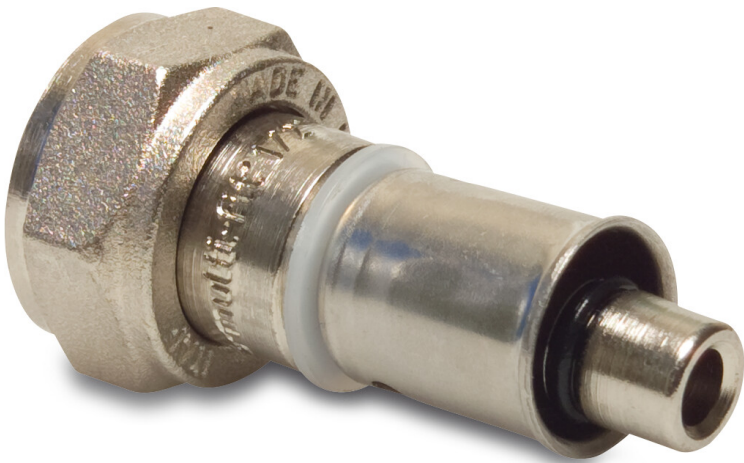

**Multi-Fit Adaptor socket brass  
nickel plated 14 mm x 1/2"  
Multi-fit x female threaded nut  
20bar KIWA (0701900)**

# TECHNICAL SPECIFICATIONS

Material	brass
Surface treatment	nickel plated
Approval	KIWA
Material seal	EPDM
Connection	Multi-fit x female threaded nut
Temperature range	-20°C - 110°C
Pressure	20 bar
Size	14 mm x 1/2"
Length	28,3 mm
Outer ø	46 mm
Wall thickness	2,0 mm