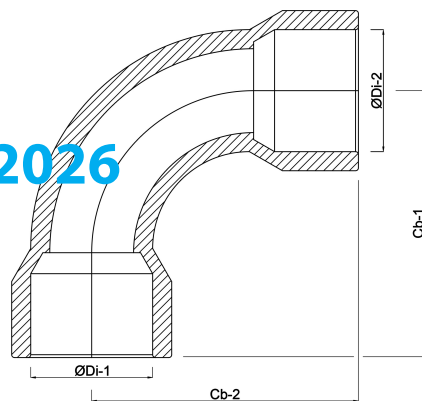

TECHNICAL SPECIFICATIONS

Colour	grey
Material	PVC-U
Connection	glue socket
Pressure	16 bar
Size	25 mm

DIMENSIONS

Cb-1	56.5 mm
Cb-2	56.5 mm
ØDi-1	25 mm
ØDi-2	25 mm
β	90 °

Last modified date: 14/03/2026

Bosta UK Ltd.
Reflection House
Olding Road