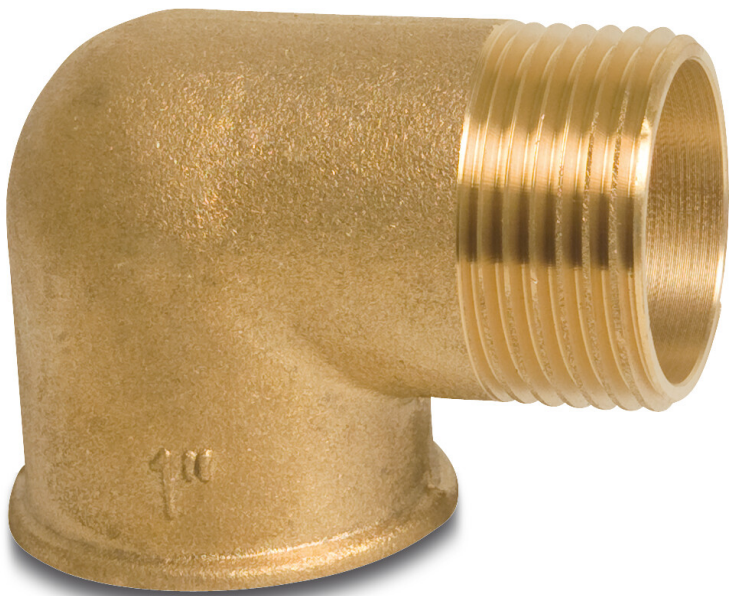

**Profec Nr. 92 Elbow 90° brass**  
**2" female thread x male thread**  
**30bar (0710299)**

# TECHNICAL SPECIFICATIONS

|                   |                             |
|-------------------|-----------------------------|
| Material          | brass                       |
| Connection        | female thread x male thread |
| Fitting nr.       | Nr. 92                      |
| Size              | 2"                          |
| Temperature range | -10°C - 115°C               |
| Pressure          | 30 bar                      |

## DIMENSIONS

|       |       |
|-------|-------|
| Cb-1  | 50 mm |
| Cb-2  | 60 mm |
| F-1   | 18 mm |
| F-2   | 18 mm |
| ØDi-1 | 2 "   |
| ØDo-2 | 2 "   |
| β     | 90 °  |

**Last modified date: 24/05/2026**