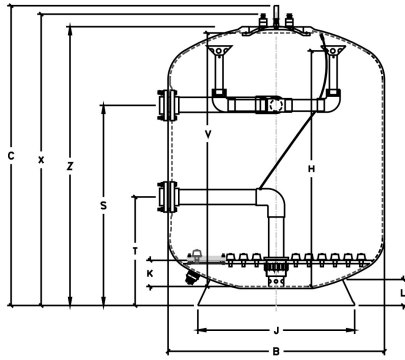

PRODUCT INFORMATION

Micron SPDD filters are fitted with a plate and nozzle system, which ensures uniform flow for both filtering and backwashing, ensuring maximum performance through the media bed. The nozzle plate system also allows the introduction of pressurised air directly into the bottom of the filter media. Uniform introduction of air and water through the nozzle plate provides vigorous agitation and filter media bed expansion required for an effective air/water backwash leading to reduced backwashing times and reduced volumes of water. Save up to 25% of backwash water.

Features:

- 1.2m bed depth
- Ultra smooth bobbin finish
- Flanged connections
- Nozzle plate system

Last modified date: 27/05/2026

Bosta UK Ltd.
Reflection House
Olding Road
Bury St. Edmunds
Suffolk
IP33 3TA