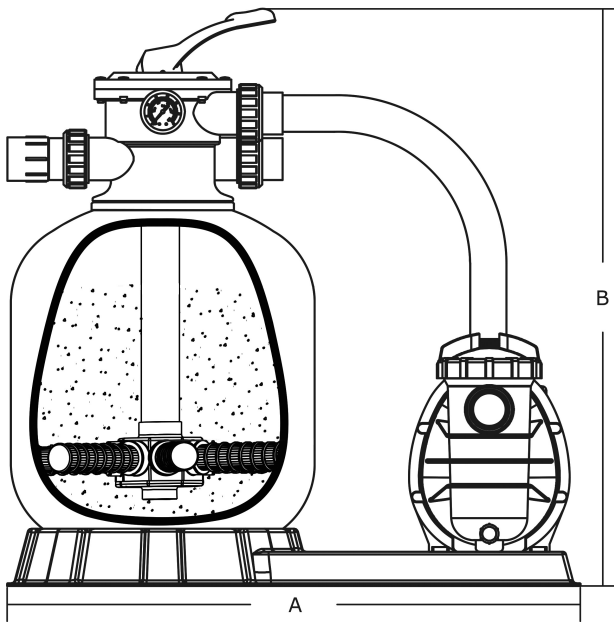

Flotide Pool Filter set
PE/fibreglass-reinforced
polyester 50 mm / 1 1/2"
metric/imperial glue socket
2,5bar 230VAC grey type
FSF400-6W with RCD plug
(0897595)

FLOTIDE

TECHNICAL SPECIFICATIONS

Colour	grey
Material	PE/fibreglass-reinforced polyester
Connection	metric/imperial glue socket
Voltage	230VAC
Frequency	50 Hz
Pressure	2,5 bar
Max. temp.	43 °C
Type	FSF400-6W
Size	50 mm / 1 1/2"
Diameter	410 mm
Weight	23 kg
Sand	35 kg
Max flow rate	6 m ³ /h
Pump	SS050
Max. pool vol.	30 m ³

DIMENSIONS

A 760 mm

B 759 mm

PRODUCT INFORMATION

PE/fibreglass-reinforced polyester double layered tank with unequalled strength and durability. Equipped with top mount 6-way valve and centrifugal pump with pre-filter. Switch off the pump before each lever action.

Features:

- Designed for domestic pools
- Simple operation with 6-way multi-port valve
- Equipped with RCD differential plug (30mA)

Last modified date: 24/05/2026

Bosta UK Ltd.
Reflection House
Olding Road