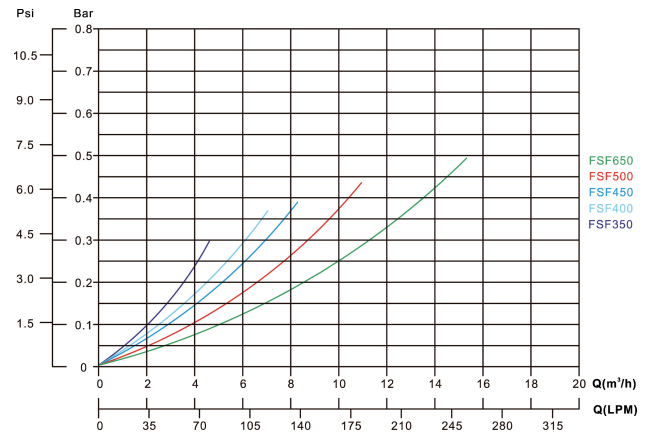

Flotide Pool Filter set
PE/fibreglass-reinforced
polyester 50 mm / 1 1/2"
metric/imperial glue socket
2,5bar 230VAC grey type
FSF400-6W with RCD plug
(0897595)

FLOTIDE

TECHNICAL SPECIFICATIONS

Colour	grey
Material	PE/fibreglass-reinforced polyester
Connection	metric/imperial glue socket
Voltage	230VAC
Frequency	50 Hz
Pressure	2,5 bar
Max. temp.	43 °C
Type	FSF400-6W
Size	50 mm / 1 1/2"
Diameter	410 mm
Weight	23 kg
Sand	35 kg
Max flow rate	6 m ³ /h
Pump	SS050
Max. pool vol.	30 m ³

DIMENSIONS

A 760 mm

B 759 mm

PRODUCT INFORMATION

PE/fibreglass-reinforced polyester double layered tank with unequalled strength and durability. Equipped with top mount 6-way valve and centrifugal pump with pre-filter. Switch off the pump before each lever action.