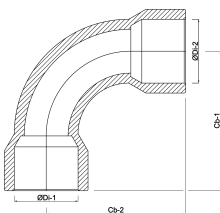

**Profec Long bend 90° PVC-U 90
mm glue socket 10bar grey
type made from tubing
(0110193)**

TECHNICAL SPECIFICATIONS

Colour	grey
Type	made from tubing
Material	PVC-U
Connection	glue socket
Size	90 mm
Pressure	10 bar

DIMENSIONS

Mold	hand formed
ØDi-1	90 mm
ØDi-2	90 mm
Cb-1	215 mm
Cb-2	215 mm
β	90 °

Last modified date: 01/10/2025

Bosta UK Ltd.
Reflection House
Olding Road
Bury St. Edmunds
Suffolk
IP33 3TA
T +44 (0) 1284 716580
E enquiries@bosta.co.uk
<http://www.bosta.com>