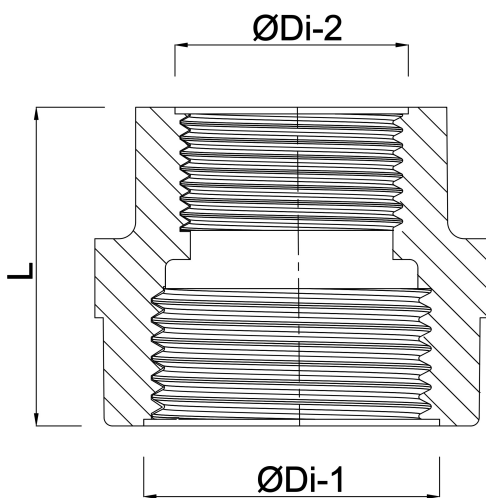

**Profec Nr. 240 Reducer socket
stainless steel 316 1 1/2" x 1
1/4" female thread 16bar
(0080069)**

TECHNICAL SPECIFICATIONS

Material stainless steel 316

Connection female thread

Fitting nr. Nr. 240

Max. temp. 100 °C

Size 1 1/2" x 1 1/4"

Pressure 16 bar

DIMENSIONS

L 46 mm

ØDi-1 1 1/2 "

ØDi-2 1 1/4 "

Last modified date: 13/03/2026

Bosta UK Ltd.
Reflection House
Olding Road
Bury St. Edmunds
Suffolk
IP33 3TA
T +44 (0) 1284 716580
E enquiries@bosta.co.uk
<http://www.bosta.com>