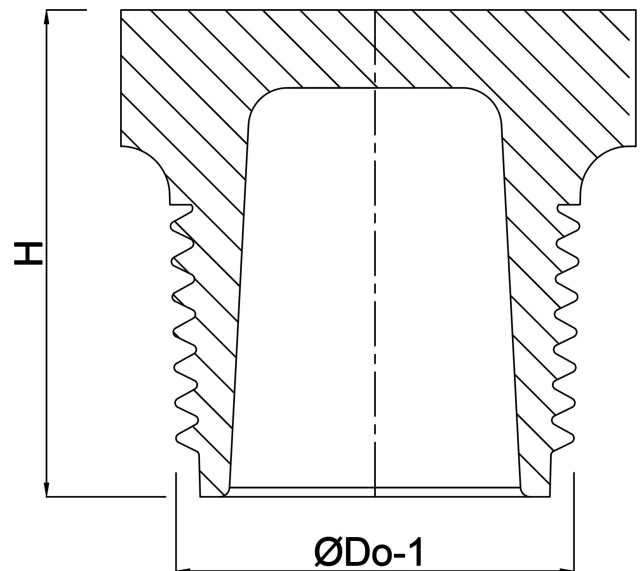

Profec Plug PVC-U 2" male thread 10bar grey (0110606)

TECHNICAL SPECIFICATIONS

Colour grey

Material PVC-U

Connection male thread

Pressure 10 bar

Size 2"

DIMENSIONS

H 42 mm

ØDo-1 2"

Last modified date: 22/05/2026

Bosta UK Ltd.
Reflection House
Olding Road
Bury St. Edmunds
Suffolk
IP33 3TA
T +44 (0) 1284 716580
E enquiries@bosta.co.uk
<http://www.bosta.com>