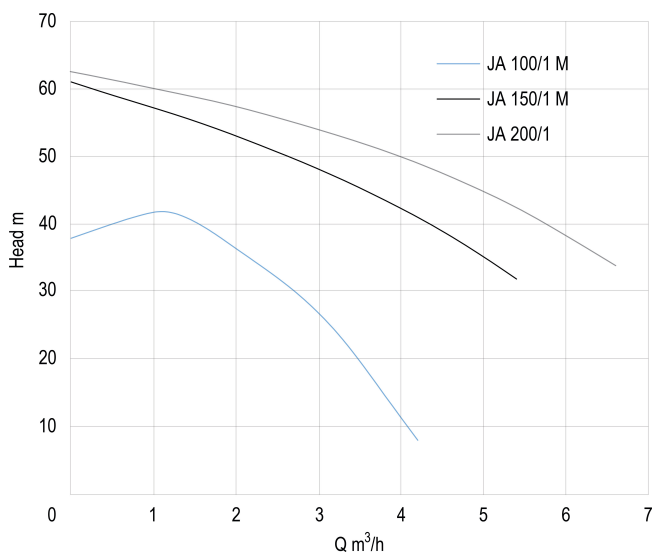

Ampere

7,9 A

Max flow rate

5.4 m³/h

PRODUCT INFORMATION

Composed of tank, pressure switch, flexible hose, pressure gauge, 3- or 5-way coupling, connectors and Foras jet pump.

Ready for assembly and installation by qualified electrician. Type M is supplied with cable and Din plug

Last modified date: 08/05/2026

Bosta UK Ltd.
Reflection House
Olding Road
Bury St. Edmunds
Suffolk
IP33 3TA
T +44 (0) 1284 716580
E enquiries@bosta.co.uk
<http://www.bosta.com>