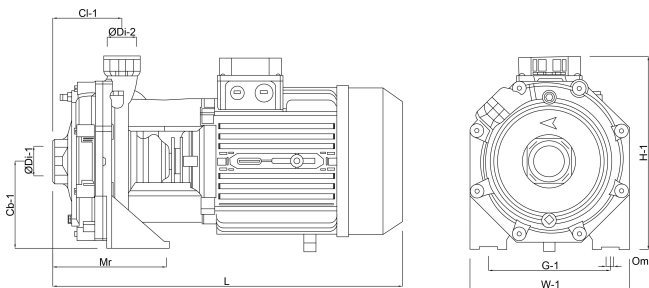

DIMENSIONS

Cb-1 108 mm

Cl-1 88 mm

G-1 145 mm

H-1 233 mm

L 387 mm

Mr 179 mm

O 11 mm

W-1 205 mm

ØDi-1 1 1/2 "

ØDi-2 1 "

Last modified date: 14/03/2026

Bosta UK Ltd.
Reflection House