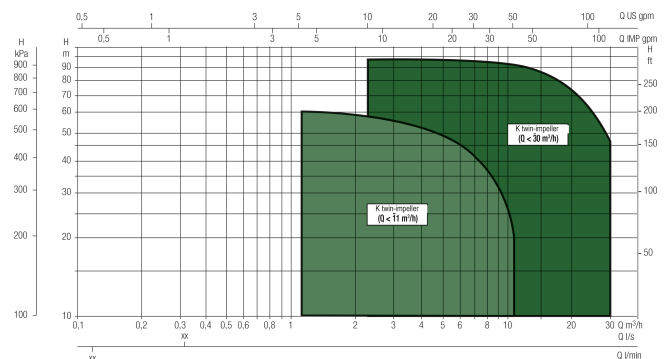

DIMENSIONS

Cb-1 108 mm

Cl-1 88 mm

G-1 145 mm

H-1 233 mm

L 387 mm

Mr 179 mm

O 11 mm

W-1 205 mm

ØDi-1 1 1/2 "

ØDi-2 1 "

Last modified date: 14/03/2026

Bosta UK Ltd.
Reflection House