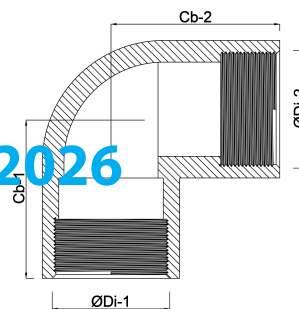

**Profec Elbow 90° PVC-U 1/2"**  
**female thread 10bar grey**  
**(0110150)**

# TECHNICAL SPECIFICATIONS

Colour	grey
Material	PVC-U
Connection	female thread
Pressure	10 bar
Size	1/2"

## DIMENSIONS

Cb-1	28 mm
Cb-2	28 mm
F-1	14 mm
ØDi-1	1/2 "
ØDi-2	1/2 "
β	90 °

Last modified date: 13/03/2026

Bosta UK Ltd.  
Reflection House  
Olding Road  
Bury St. Edmunds  
Suffolk  
IP33 3TA  
T +44 (0) 1284 716580  
E [enquiries@bosta.co.uk](mailto:enquiries@bosta.co.uk)  
<http://www.bosta.com>