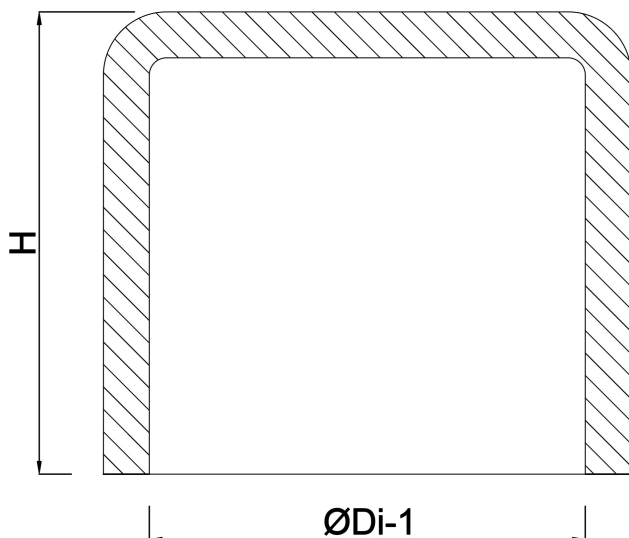

**Cap PVC-U 2" imperial glue
socket 16bar white (0180139)**

TECHNICAL SPECIFICATIONS

Colour	white
Material	PVC-U
Connection	imperial glue socket
Pressure	16 bar
Size	2"

DIMENSIONS

H	50 mm
ØDi-1	2"

Last modified date: 23/05/2026