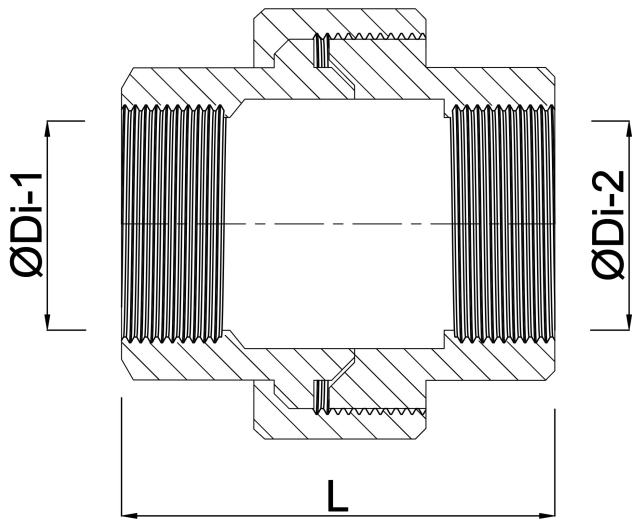

**Profec Nr. 340 Union coupler  
stainless steel 316 2" female  
thread 16bar type conical  
(0080198)**

# TECHNICAL SPECIFICATIONS

Type	conical
Material	stainless steel 316
Connection	female thread
Fitting nr.	Nr. 340
Pressure	16 bar
Max. temp.	100 °C
DN	2 "
Size	2"
Length	62 mm
Outer ø	81 mm

## DIMENSIONS

K-1	86 mm
K-2	63.5 mm
L	63 mm
ØDi-1	2 "
ØDi-2	2 "

**Last modified date: 22/05/2026**

Bosta UK Ltd.  
Reflection House  
Olding Road  
Bury St. Edmunds  
Suffolk  
IP33 3TA  
T +44 (0) 1284 716580  
E [enquiries@bosta.co.uk](mailto:enquiries@bosta.co.uk)  
<http://www.bosta.com>