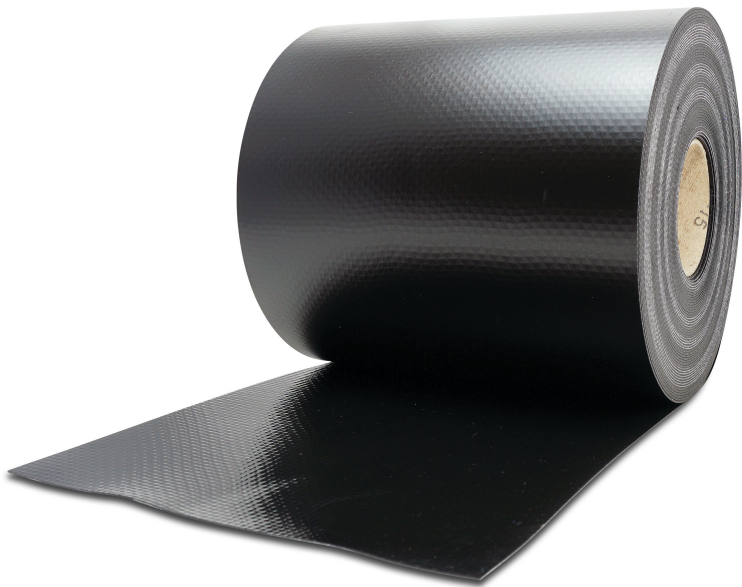

Elbe Marking line 250 mm black 25m (7021332)

 **ELBE®**
POOL SURFACE | MADE IN GERMANY

TECHNICAL SPECIFICATIONS

Colour	black
--------	-------

Length	25 m
--------	------

Size	250 mm
------	--------

Width	250 mm
-------	--------