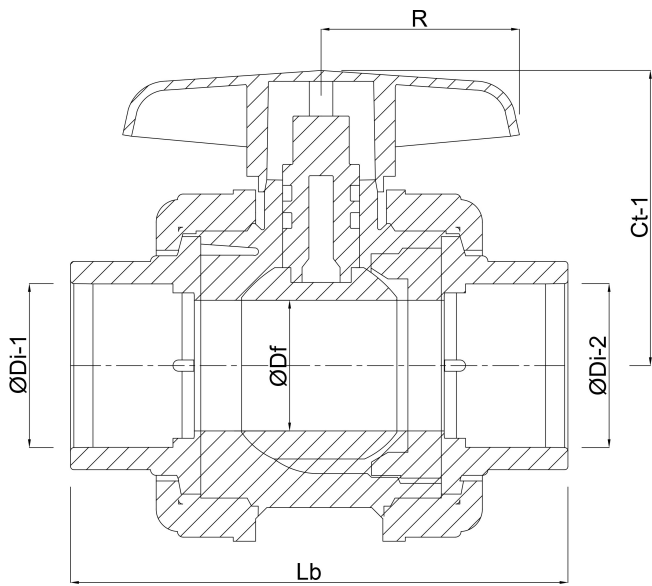

Profec Ball valve PVC-U 4" imperial glue socket 10bar grey type Safe 541 (7036320)

TECHNICAL SPECIFICATIONS

Colour grey

Type Safe 541

Material PVC-U

Operation lever

Colour lever red

Handle material PVC-U

Housing construction 3-part

Ball material PVC-U

Material housing PVC-U

Material seal PE/EPDM

Connection imperial glue socket

Temperature range 10°C - 60°C

Size 4"

Pressure 10 bar

DIMENSIONS

Ct-1 228 mm

Lb 359 mm

R 233 mm

ØDf 114 mm

ØDi-1 4 "

ØDi-2 4 "

Last modified date: 11/03/2026