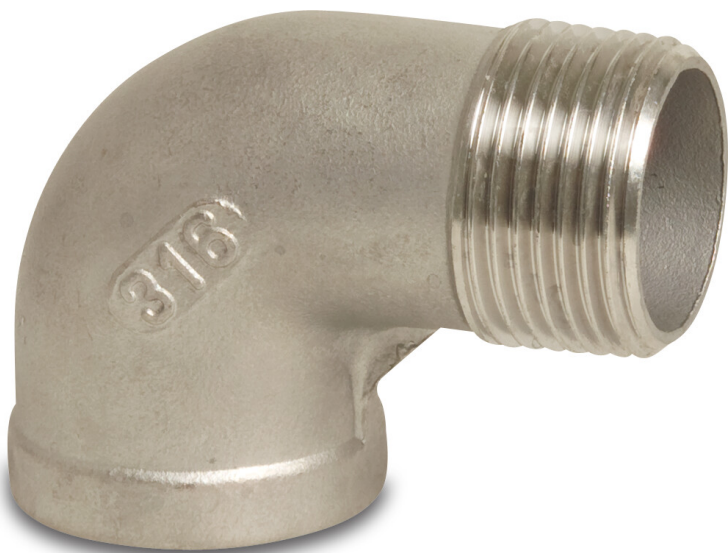

**Profec Nr. 92 Elbow 90°
stainless steel 316 1/8" female
thread x male thread 16bar
(0080015)**

TECHNICAL SPECIFICATIONS

Material	stainless steel 316
Connection	female thread x male thread
Fitting nr.	Nr. 92
Pressure	16 bar
Max. temp.	100 °C
Size	1/8"

DIMENSIONS

Cb-1	18 mm
Cb-2	26 mm
ØDi-1	1/8 "
ØDo-2	1/8 "
β	90 °

Last modified date: 13/03/2026

Bosta UK Ltd.
Reflection House
Olding Road
Bury St. Edmunds
Suffolk
IP33 3TA
T +44 (0) 1284 716580
E enquiries@bosta.co.uk
<http://www.bosta.com>