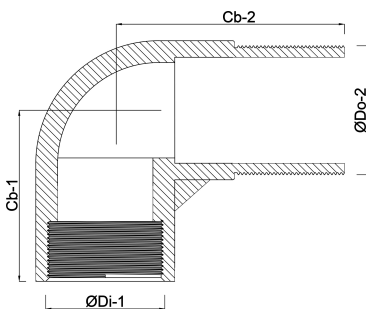

**Profec Nr. 92 Elbow 90°
stainless steel 316 1/8" female
thread x male thread 16bar
(0080015)**

TECHNICAL SPECIFICATIONS

Material	stainless steel 316
Connection	female thread x male thread
Fitting nr.	Nr. 92
Pressure	16 bar
Max. temp.	100 °C
Size	1/8"

DIMENSIONS

Cb-1	18 mm
Cb-2	26 mm
ØDi-1	1/8 "
ØDo-2	1/8 "
β	90 °

Last modified date: 13/03/2026

Bosta UK Ltd.
Reflection House
Olding Road
Bury St. Edmunds
Suffolk
IP33 3TA
T +44 (0) 1284 716580
E enquiries@bosta.co.uk
<http://www.bosta.com>