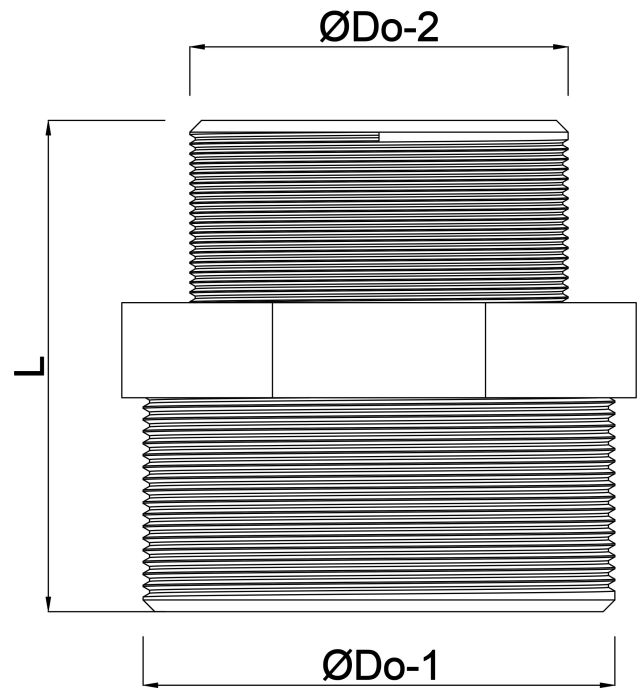

# TECHNICAL SPECIFICATIONS

Colour grey

Material PVC-U

Connection male thread

Pressure 10 bar

Size 2" x 1"

## DIMENSIONS

F-1 26 mm

F-2 19 mm

K-1 65 mm

L 68 mm

ØDo-1 2 "

ØDo-2 1 "

**Last modified date: 26/05/2026**