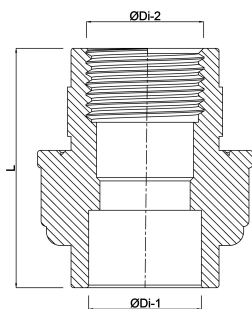

**VDL Union adaptor PVC-U 3/4"
x 25 mm female thread x glue
socket 10bar grey type A
(7002855)**

V-L Van de Lande

TECHNICAL SPECIFICATIONS

Colour	grey
Type	A
Material	PVC-U
Material seal	EPDM
Connection	female thread x glue socket
Size	3/4" x 25 mm
Pressure	10 bar

DIMENSIONS

F-2	17 mm
L	61 mm
ØDi-1	25 mm
ØDi-2	3/4 "

Last modified date: 14/03/2026

Bosta UK Ltd.
Reflection House
Olding Road
Bury St. Edmunds
Suffolk
IP33 3TA
T +44 (0) 1284 716580
E enquiries@bosta.co.uk
<http://www.bosta.com>