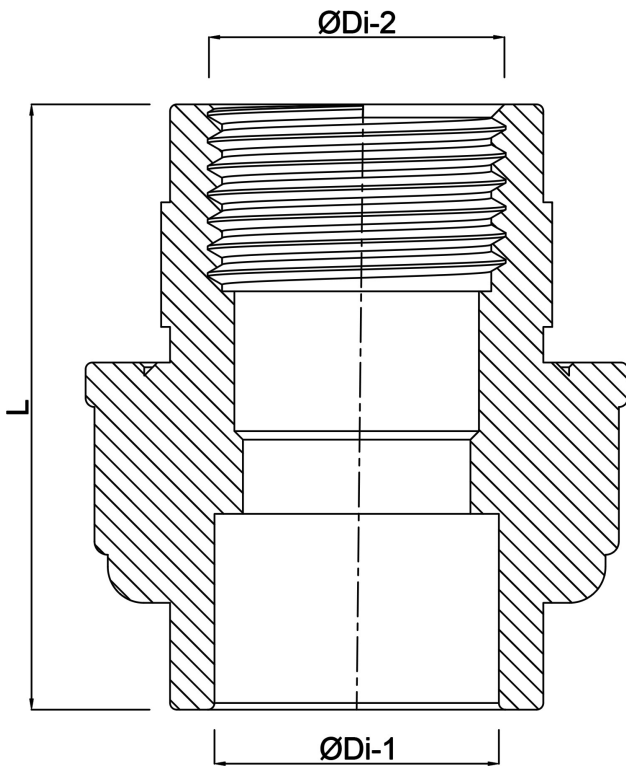

VDL Union adaptor PVC-U 3/4" x 25 mm female thread x glue socket 10bar grey type A (7002855)

V-L Van de Lande

TECHNICAL SPECIFICATIONS

Colour	grey
Type	A
Material	PVC-U
Material seal	EPDM
Connection	female thread x glue socket
Size	3/4" x 25 mm
Pressure	10 bar

DIMENSIONS

F-2	17 mm
L	61 mm
ØDi-1	25 mm
ØDi-2	3/4 "

Last modified date: 24/05/2026

Bosta UK Ltd.
Reflection House
Olding Road
Bury St. Edmunds
Suffolk
IP33 3TA
T +44 (0) 1284 716580
E enquiries@bosta.co.uk
<http://www.bosta.com>