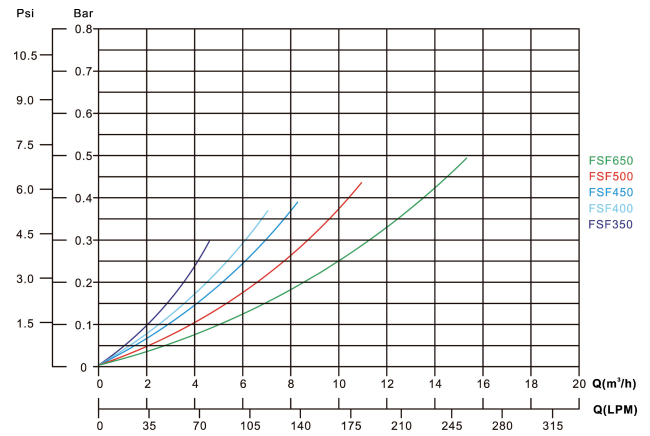

Flotide Pool Filter set
PE/fibreglass-reinforced
polyester 50 mm / 1 1/2"
metric/imperial glue socket
2,5bar 230VAC grey type
FSF500-6W with RCD plug
(0892597)

FLOTIDE

TECHNICAL SPECIFICATIONS

Colour	grey
Material	PE/fibreglass-reinforced polyester
Connection	metric/imperial glue socket
Voltage	230VAC
Frequency	50 Hz
Pressure	2,5 bar
Max. temp.	43 °C
Type	FSF500-6W
Size	50 mm / 1 1/2"
Diameter	535 mm
Weight	32.5 kg
Sand	85 kg
Max flow rate	12 m ³ /h
Pump	SC075
Max. pool vol.	60 m ³

DIMENSIONS

A 760 mm

B 856 mm

PRODUCT INFORMATION

PE/fibreglass-reinforced polyester double layered tank with unequalled strength and durability. Equipped with top mount 6-way valve and centrifugal pump with pre-filter. Switch off the pump before each lever action.