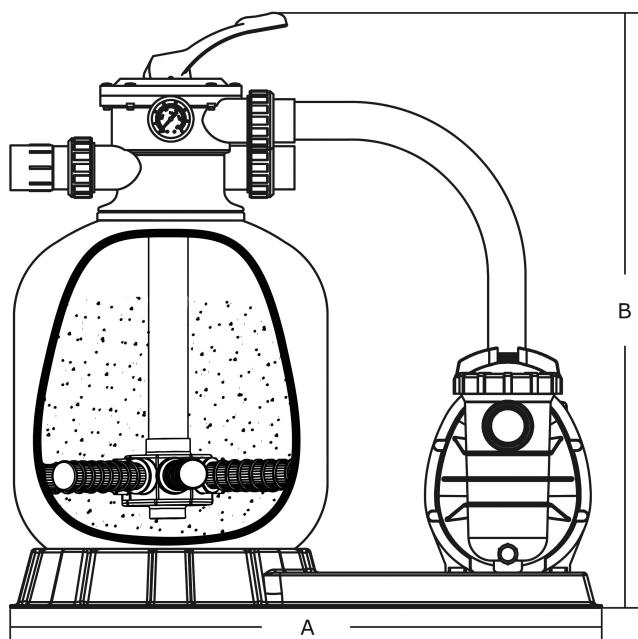

**Flotide Pool Filter set  
PE/fibreglass-reinforced  
polyester 50 mm / 1 1/2"  
metric/imperial glue socket  
2,5bar 230VAC grey type  
FSF500-6W with RCD plug  
(0892597)**

**FLOTIDE**

# TECHNICAL SPECIFICATIONS

Colour	grey
Material	PE/fibreglass-reinforced polyester
Connection	metric/imperial glue socket
Voltage	230VAC
Frequency	50 Hz
Pressure	2,5 bar
Max. temp.	43 °C
Type	FSF500-6W
Size	50 mm / 1 1/2"
Diameter	535 mm
Weight	32.5 kg
Sand	85 kg
Max flow rate	12 m <sup>3</sup> /h
Pump	SC075
Max. pool vol.	60 m <sup>3</sup>

## DIMENSIONS

A 760 mm

B 856 mm

## PRODUCT INFORMATION

PE/fibreglass-reinforced polyester double layered tank with unequalled strength and durability. Equipped with top mount 6-way valve and centrifugal pump with pre-filter. Switch off the pump before each lever action.