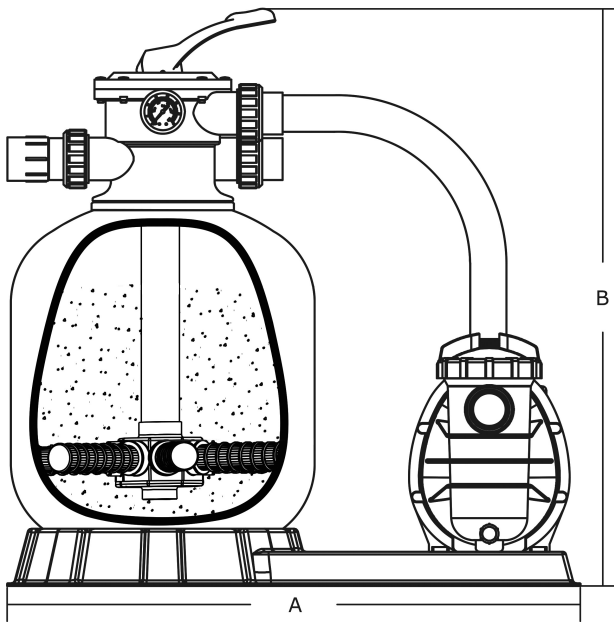

Flotide Pool Filter set
PE/fibreglass-reinforced
polyester 50 mm / 1 1/2"
metric/imperial glue socket
2,5bar 230VAC grey type
FSF500-6W with RCD plug
(0892597)

FLOTIDE

TECHNICAL SPECIFICATIONS

Colour	grey
Material	PE/fibreglass-reinforced polyester
Connection	metric/imperial glue socket
Voltage	230VAC
Frequency	50 Hz
Pressure	2,5 bar
Max. temp.	43 °C
Type	FSF500-6W
Size	50 mm / 1 1/2"
Diameter	535 mm
Weight	32.5 kg
Sand	85 kg
Max flow rate	12 m ³ /h
Pump	SC075
Max. pool vol.	60 m ³

DIMENSIONS

A 760 mm

B 856 mm

PRODUCT INFORMATION

PE/fibreglass-reinforced polyester double layered tank with unequalled strength and durability. Equipped with top mount 6-way valve and centrifugal pump with pre-filter. Switch off the pump before each lever action.

Features:

- Designed for domestic pools
- Simple operation with 6-way multi-port valve
- Equipped with RCD differential plug (30mA)

Last modified date: 24/05/2026

Bosta UK Ltd.
Reflection House
Olding Road