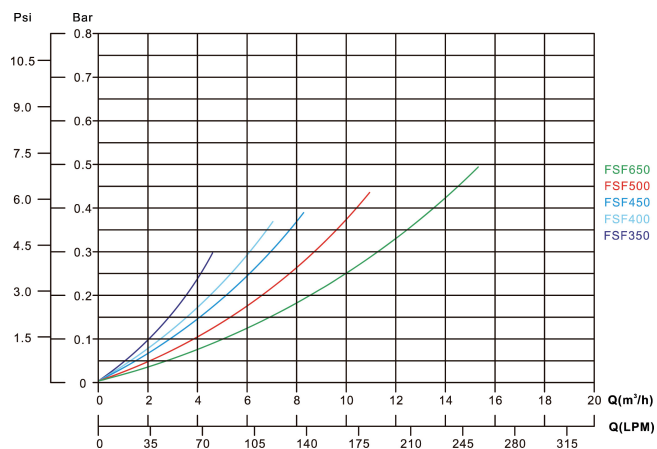

**Flotide Pool Filter set  
PE/fibreglass-reinforced  
polyester 50 mm / 1 1/2"  
metric/imperial glue socket  
2,5bar 230VAC grey type  
FSF500-6W with RCD plug  
(0892597)**

**FLOTIDE**

# TECHNICAL SPECIFICATIONS

Colour	grey
Material	PE/fibreglass-reinforced polyester
Connection	metric/imperial glue socket
Voltage	230VAC
Frequency	50 Hz
Pressure	2,5 bar
Max. temp.	43 °C
Type	FSF500-6W
Size	50 mm / 1 1/2"
Diameter	535 mm
Weight	32.5 kg
Sand	85 kg
Max flow rate	12 m <sup>3</sup> /h
Pump	SC075
Max. pool vol.	60 m <sup>3</sup>

## DIMENSIONS

A 760 mm

B 856 mm