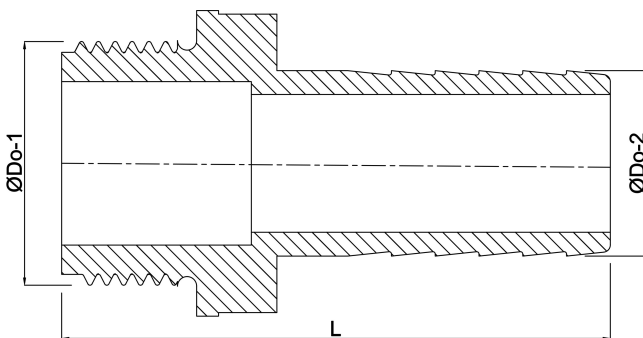

# Profec Hose tail stainless steel 316 1/4" x 9 mm male thread x hose tail 50bar (0080299)

# TECHNICAL SPECIFICATIONS

Material	stainless steel 316
Connection	male thread x hose tail
Pressure	50 bar
Size	1/4" x 9 mm
Spanner	14

## DIMENSIONS

L	40 mm
ØDo-1	1/4 "
ØDo-2	9 mm

**Last modified date: 13/03/2026**

Bosta UK Ltd.  
Reflection House  
Olding Road  
Bury St. Edmunds  
Suffolk  
IP33 3TA  
T +44 (0) 1284 716580  
E [enquiries@bosta.co.uk](mailto:enquiries@bosta.co.uk)  
<http://www.bosta.com>