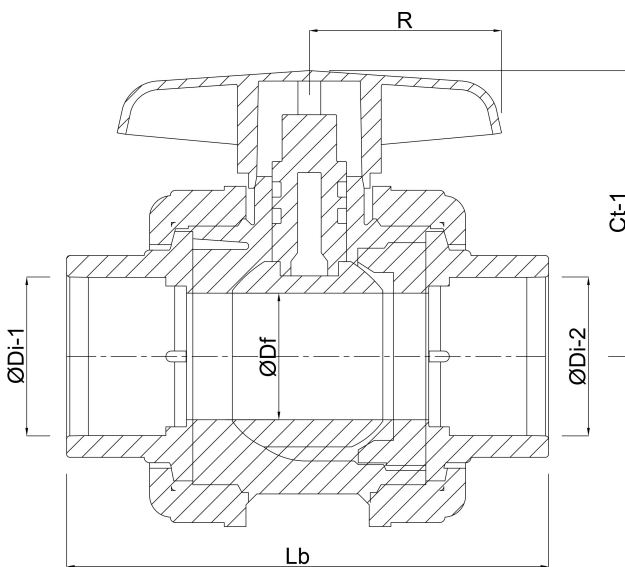

Housing construction 3-part

Material housing PVC-U

Material seal hytrel/EPDM

Connection female thread

Max. temperature 60 °C

Minimum medium temperature 0 °C
(continuous)

Size 3/4"

DN 20

Pressure 16 bar

DIMENSIONS

Ct-1 71 mm

Lb 112 mm

R 54 mm

ØDf 25 mm

ØDi-1 3/4 "

ØDi-2 3/4 "