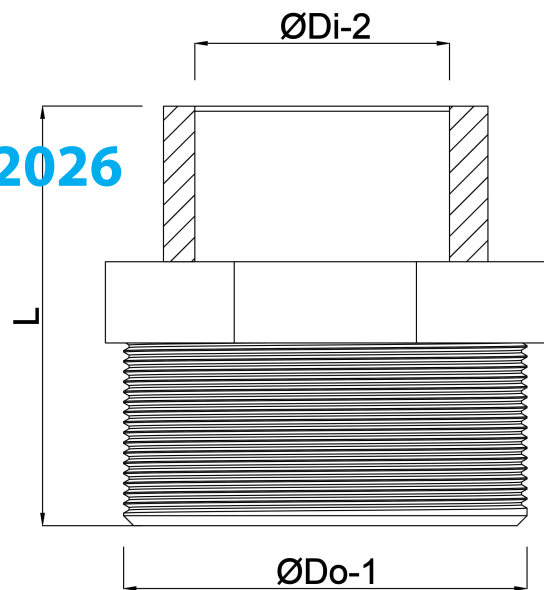

Profec Reducer nipple PVC-U
1/2" x 3/8" male thread x
female thread 10bar grey
(0101324)

TECHNICAL SPECIFICATIONS

Colour	grey
Material	PVC-U
Connection	male thread x female thread
Pressure	10 bar
Size	1/2" x 3/8"

DIMENSIONS

L	32 mm
ØDi-2	3/8 "
ØDo-1	1/2 "

Last modified date: 13/03/2026

Bosta UK Ltd.
Reflection House
Olding Road
Bury St. Edmunds
Suffolk
IP33 3TA
T +44 (0) 1284 716580
E enquiries@bosta.co.uk

<http://www.bosta.com>