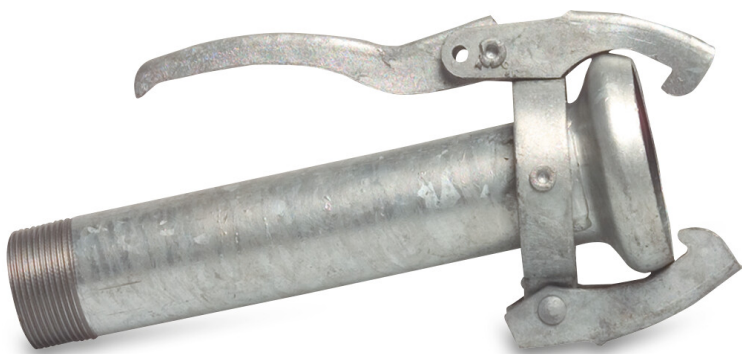

**Quick coupler adaptor steel
galvanised 133 mm x 2 1/2"
female part Perrot x male
thread type Perrot (0200335)**

TECHNICAL SPECIFICATIONS

Type	Perrot
Material	steel
Surface treatment	galvanised
Connection	female part Perrot x male thread
Size	133 mm x 2 1/2"
Length	380 mm
Outer ø	188,5 mm