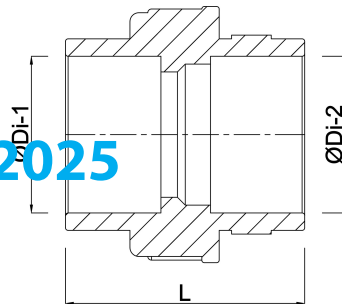

VDL Union coupler PVC-U 20 mm glue socket 16bar grey type A (7002844)

VL Van de Lande

TECHNICAL SPECIFICATIONS

Colour grey

Type A

Material PVC-U

Material seal EPDM

Connection glue socket

Size 20 mm

Pressure 16 bar

DIMENSIONS

L 57 mm

\varnothing Di-1 20 mm

\varnothing Di-2 20 mm

K-2 30 mm

Last modified date: 05/10/2025