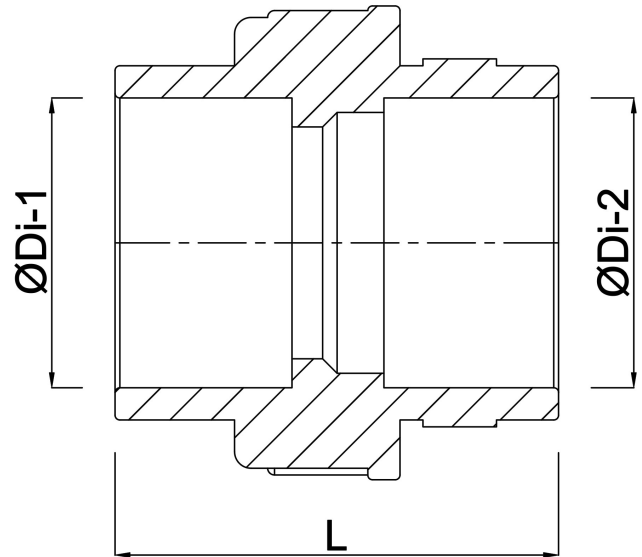

VDL Union coupler PVC-U 20 mm glue socket 16bar grey type A (7002844)

VL Van de Lande

TECHNICAL SPECIFICATIONS

Colour grey

Type A

Material PVC-U

Material seal EPDM

Connection glue socket

Size 20 mm

Pressure 16 bar

DIMENSIONS

K-2 30 mm

L 57 mm

ØDi-1 20 mm

ØDi-2 20 mm

Last modified date: 24/05/2026