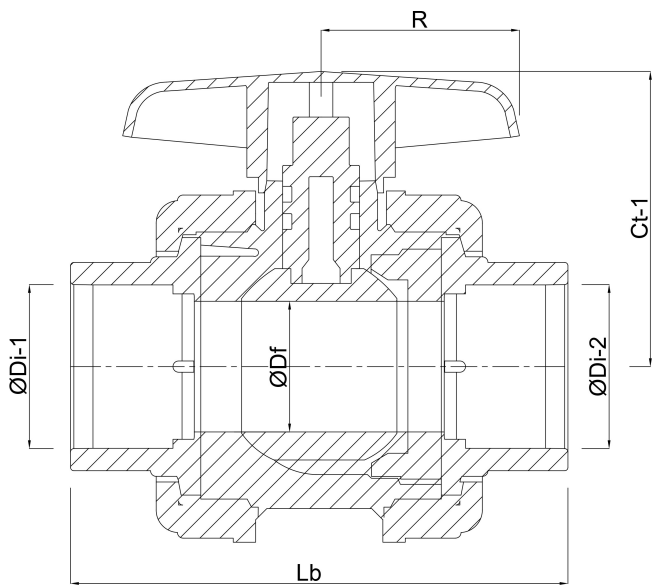

Material housing PVC-U

Material seal hytrel/EPDM

Connection female thread

Max. temperature 60 °C

Minimum medium temperature 0 °C  
(continuous)

Size 2"

DN 50

Pressure 16 bar

# DIMENSIONS

Lb 190 mm

ØDi-1 2 "

ØDi-2 2 "

Ct-1 107 mm

R 74 mm

ØDf 50 mm