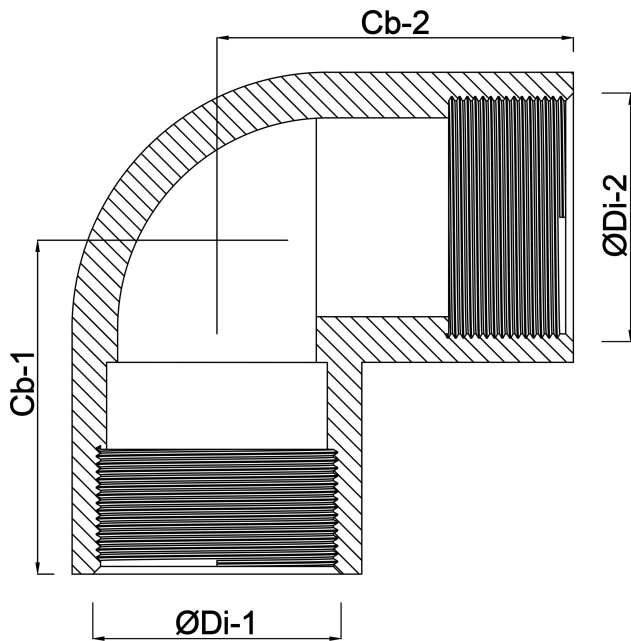

Elbow 90° PP 1" female thread 10bar beige (0330403)

TECHNICAL SPECIFICATIONS

Colour	beige
Material	PP
Connection	female thread
Pressure	10 bar
Size	1"

DIMENSIONS

Cb-1	38 mm
Cb-2	38 mm
ØDi-1	1 "
ØDi-2	1 "
β	90 °