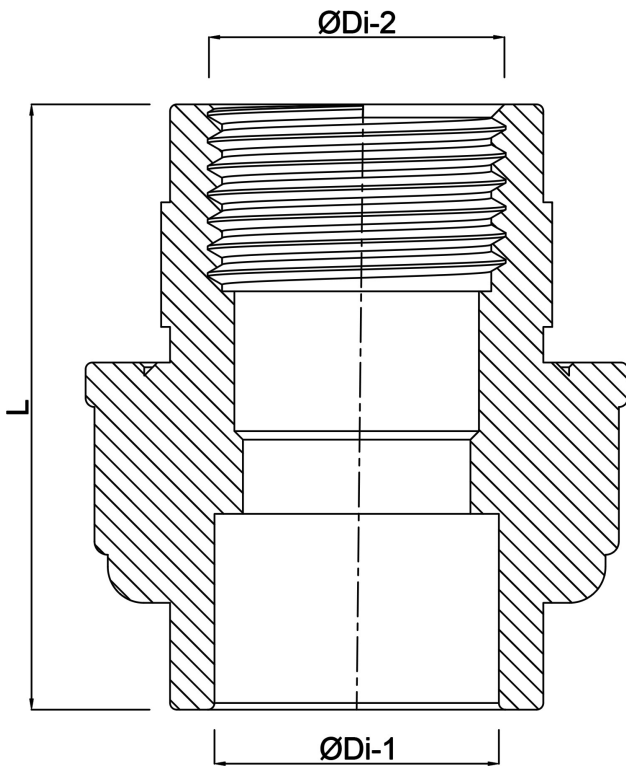

**VDL Union adaptor PVC-U 1
1/2" x 50 mm female thread x
glue socket 10bar grey type A
(7002858)**

V-L Van de Lande

TECHNICAL SPECIFICATIONS

Colour	grey
Type	A
Material	PVC-U
Material seal	EPDM
Connection	female thread x glue socket
Size	1 1/2" x 50 mm
Pressure	10 bar

DIMENSIONS

F-2	23 mm
L	85 mm
ØDi-1	50 mm
ØDi-2	1 1/2 "

Last modified date: 24/05/2026

Bosta UK Ltd.
Reflection House
Olding Road
Bury St. Edmunds
Suffolk
IP33 3TA
T +44 (0) 1284 716580
E enquiries@bosta.co.uk
<http://www.bosta.com>