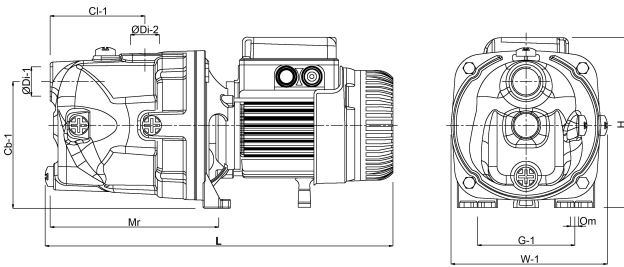

**DAB Jet pump cast iron 1 1/2" x
1 1/4" female thread 6bar 3,4A
400VAC green self priming
type JET 102 T (7043961)**

TECHNICAL SPECIFICATIONS

Colour green

Material cast iron

Pump body cast iron

Material impeller 1 noryl

Model self priming

Max. head 62 m

Connection female thread

Max. temperature 35 °C

Minimum medium temperature 0 °C
(continuous)

Max flow rate 10.5 m³/h

Press 1 1/4 "

Maximum ambient temperature 40 °C

Suction 1 1/2 "

Type JET 102 T

Size 1 1/2" x 1 1/4"

Voltage 400VAC

Ampere

3,4 A

PRODUCT INFORMATION

Suction up to 8 metres deep.