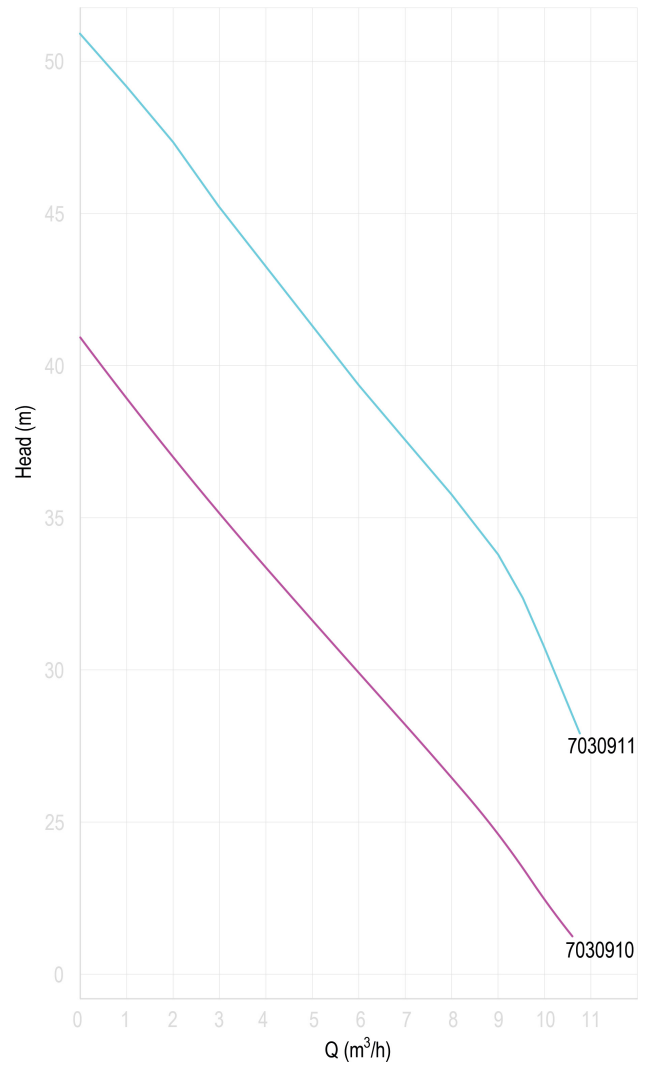

**DAB Jet pump cast iron 1 1/2" x
1 1/4" female thread 6bar 3,4A
400VAC green self priming
type JET 102 T (7043961)**

TECHNICAL SPECIFICATIONS

Colour green

Material cast iron

Pump body cast iron

Material impeller 1 noryl

Model self priming

Max. head 62 m

Connection female thread

Max. temperature 35 °C

Minimum medium temperature 0 °C
(continuous)

Max flow rate 10.5 m³/h

Press 1 1/4 "

Maximum ambient temperature 40 °C

Suction 1 1/2 "

Type JET 102 T

Size 1 1/2" x 1 1/4"

Voltage 400VAC

Ampere

3,4 A

PRODUCT INFORMATION

Suction up to 8 metres deep.