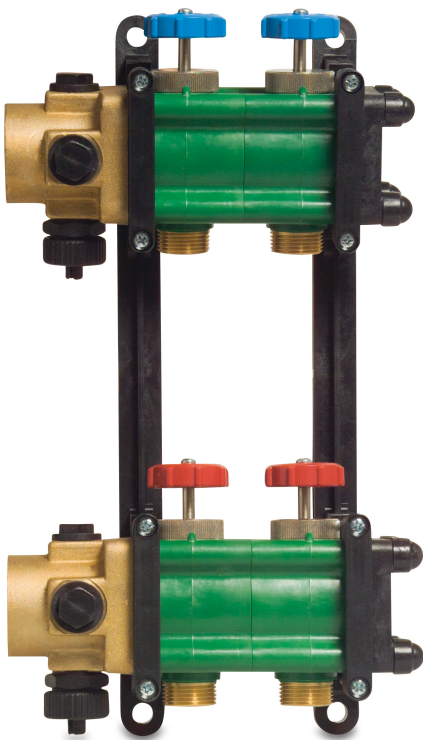

# Manifold 5/4" plastic 3/4" male thread green type Geotherm 12-groups (7000322)

# TECHNICAL SPECIFICATIONS

Colour	green
Type	Geotherm
Material	plastic
Connection	male thread
Size	3/4"
Groups	12

## PRODUCT INFORMATION

Incl.: 2 x brass connection piece 1 1/4" female thread with 4 connections(1 connection for air vent, 1 connection for fill/drain and 2 connections for thermometer) and 2 brass end pieces