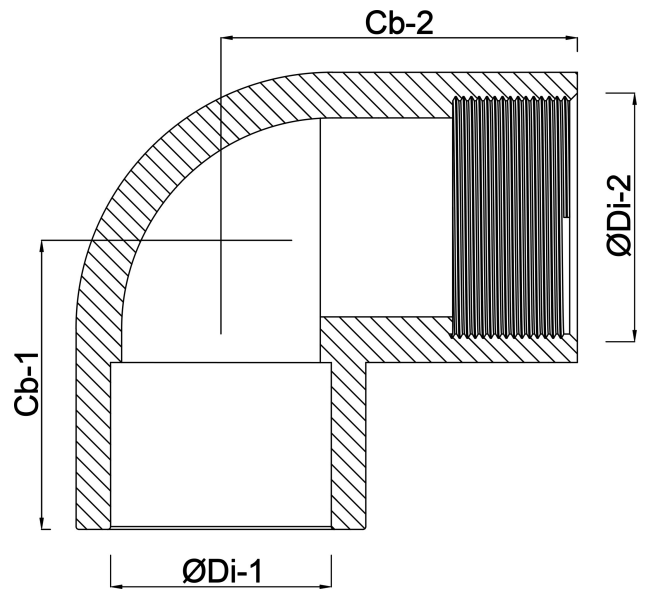

Profec Adaptor elbow 90° PVC-U 25 mm x 3/4" glue socket x female thread 10bar grey
(0110161)

TECHNICAL SPECIFICATIONS

Colour	grey
Material	PVC-U
Connection	glue socket x female thread
Pressure	10 bar
Size	25 mm x 3/4"

DIMENSIONS

Cb-1	33 mm
Cb-2	33 mm
ØDi-1	3/4 "
ØDi-2	25 mm

Last modified date: 22/05/2026

Bosta UK Ltd.
Reflection House
Olding Road
Bury St. Edmunds
Suffolk
IP33 3TA
T +44 (0) 1284 716580
E enquiries@bosta.co.uk
<http://www.bosta.com>