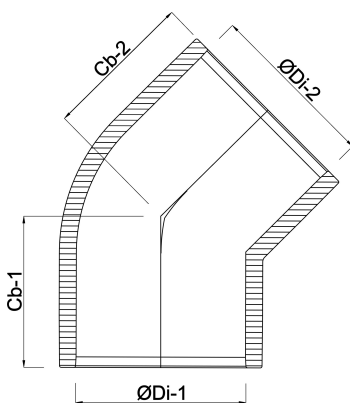

# TECHNICAL SPECIFICATIONS

Colour grey

Material PVC-U

Connection glue socket

Size 110 mm

Pressure 16 bar

## DIMENSIONS

Cb-1 85 mm

Cb-2 85 mm

Mold injection moulded

$\text{ØDi-1}$  110 mm

$\text{ØDi-2}$  110 mm

**Last modified date: 13/03/2026**

Bosta UK Ltd.  
Reflection House  
Olding Road  
Bury St. Edmunds  
Suffolk  
IP33 3TA  
T +44 (0) 1284 716580  
E [enquiries@bosta.co.uk](mailto:enquiries@bosta.co.uk)  
<http://www.bosta.com>