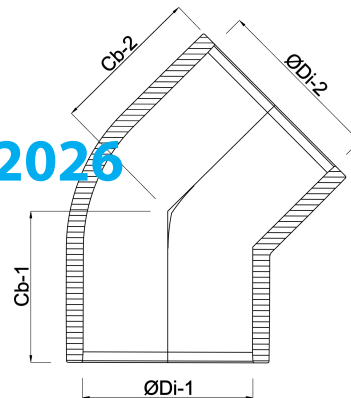

TECHNICAL SPECIFICATIONS

Colour	grey
Material	PVC-U
Size	125 mm
Connection	glue socket
Pressure	16 bar

DIMENSIONS

Cb-1	95.5 mm
Cb-2	95.5 mm
ØDi-1	125 mm
ØDi-2	125 mm
β	45 °

Last modified date: 14/03/2026

Bosta UK Ltd.
Reflection House
Olding Road