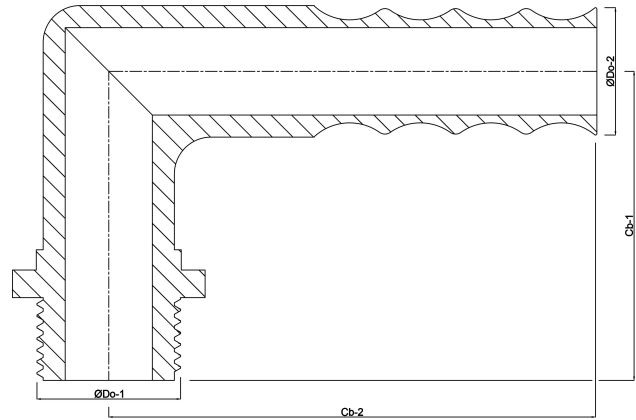

**Hose tail elbow 90° PP 3/8" x 12
mm male thread x hose tail
6bar grey (0330250)**

TECHNICAL SPECIFICATIONS

Colour	grey
Material	PP
Connection	male thread x hose tail
Pressure	6 bar
Max. temp.	80 °C
Size	3/8" x 12 mm

DIMENSIONS

Cb-1	43 mm
Cb-2	55 mm
ØDo-1	3/8 "
ØDo-2	12 mm
β	90 °

Last modified date: 23/05/2026

Bosta UK Ltd.
Reflection House
Olding Road
Bury St. Edmunds
Suffolk
IP33 3TA
T +44 (0) 1284 716580
E enquiries@bosta.co.uk
<http://www.bosta.com>