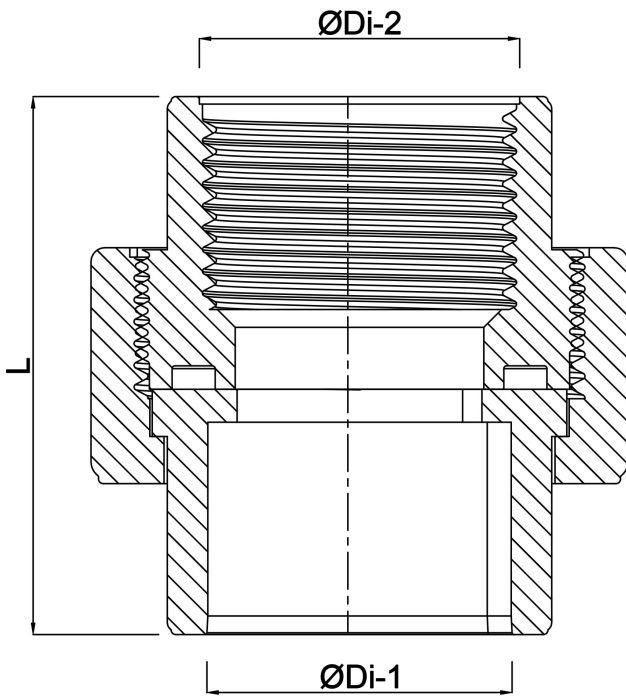

**Profec Union adaptor  
PVC/stainless steel 316 40 mm  
x 1 1/4" glue socket x female  
thread 10bar grey (0102103)**

# TECHNICAL SPECIFICATIONS

Colour	grey
Material	PVC/stainless steel 316
Material seal	EPDM
Connection	glue socket x female thread
Pressure	10 bar
Size	40 mm x 1 1/4"

## DIMENSIONS

L	65.2 mm
ØDi-1	40 mm
ØDi-2	1 1/4 "

**Last modified date: 22/05/2026**

Bosta UK Ltd.  
Reflection House  
Olding Road  
Bury St. Edmunds  
Suffolk  
IP33 3TA  
T +44 (0) 1284 716580  
E [enquiries@bosta.co.uk](mailto:enquiries@bosta.co.uk)  
<http://www.bosta.com>