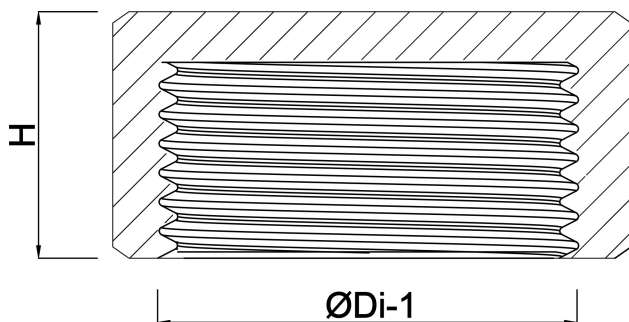

**Profec Nr. 300 Hexagon cap
cast iron galvanised 1 1/4"
female thread 25bar DVGW
(1030007)**

TECHNICAL SPECIFICATIONS

Material	cast iron
Surface treatment	galvanised
Approval	DVGW
Connection	female thread
Fitting nr.	Nr. 300
Temperature range	-20°C - 120°C
Pressure	25 bar
Size	1 1/4"

DIMENSIONS

H	28 mm
ØDi-1	1 1/4"

Last modified date: 24/05/2026

Bosta UK Ltd.
Reflection House
Olding Road
Bury St. Edmunds
Suffolk
IP33 3TA
T +44 (0) 1284 716580
E enquiries@bosta.co.uk
<http://www.bosta.com>