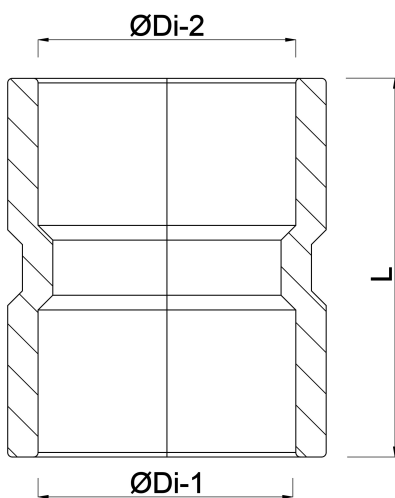

# TECHNICAL SPECIFICATIONS

Colour grey

Material PVC-U

Connection glue socket

Size 40 mm

Pressure 16 bar

## DIMENSIONS

L 55 mm

Mold injection moulded

ØDi-1 40 mm

ØDi-2 40 mm

**Last modified date: 13/03/2026**

Bosta UK Ltd.  
Reflection House  
Olding Road  
Bury St. Edmunds  
Suffolk  
IP33 3TA  
T +44 (0) 1284 716580  
E [enquiries@bosta.co.uk](mailto:enquiries@bosta.co.uk)  
<http://www.bosta.com>