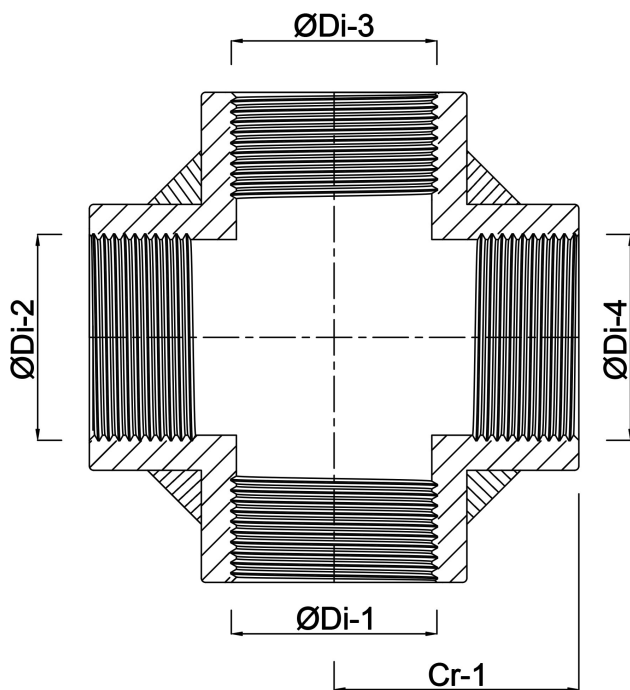

**Profec Nr. 180 Cross-piece
brass 1/2" female thread 30bar
(0708851)**

TECHNICAL SPECIFICATIONS

Material	brass
Connection	female thread
Fitting nr.	Nr. 180
Max. temp.	120 °C
Size	1/2"
Max. temperature	120 °C
Pressure	30 bar

DIMENSIONS

Cr-1	25 mm
F-1	15 mm
F-2	15 mm
F-3	15 mm
F-4	15 mm
L	51 mm
ØDi-1	1/2 "
ØDi-2	1/2 "

ØDi-3 1/2 "

ØDi-4 1/2 "

Last modified date: 24/05/2026

Bosta UK Ltd.
Reflection House
Olding Road
Bury St. Edmunds
Suffolk
IP33 3TA
T +44 (0) 1284 716580
E enquiries@bosta.co.uk
<http://www.bosta.com>