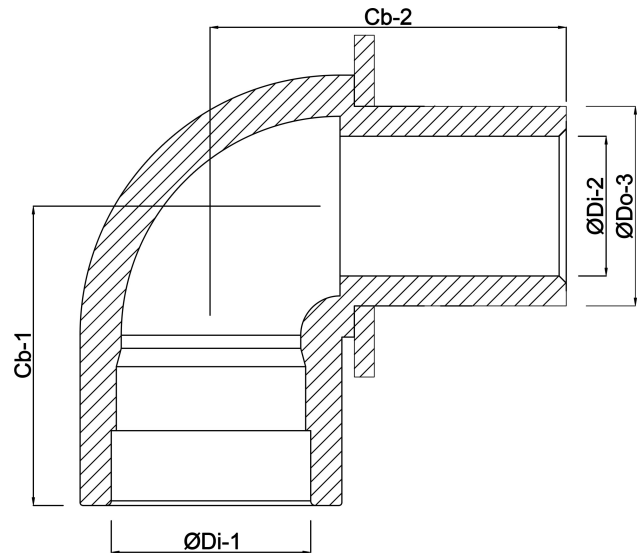

Profec Reducer elbow 90° PVC-U 32/40 mm x 40 mm glue socket/glue spigot x glue socket 10bar grey (0110135)

TECHNICAL SPECIFICATIONS

Colour	grey
Material	PVC-U
Connection	glue socket/glue spigot x glue socket
Pressure	10 bar
Size	32/40 mm x 40 mm

DIMENSIONS

Cb-1	57 mm
Cb-2	66 mm
ØDi-1	40 mm
ØDi-2	32 mm
ØDo-3	40 mm
β	90 °

Last modified date: 22/05/2026

Bosta UK Ltd.
Reflection House
Olding Road
Bury St. Edmunds
Suffolk
IP33 3TA
T +44 (0) 1284 716580
E enquiries@bosta.co.uk
<http://www.bosta.com>