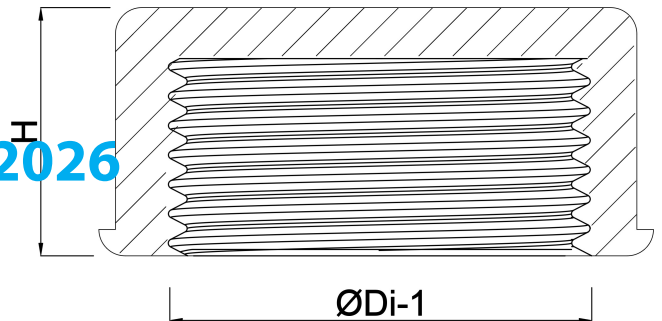

VDL Cap PVC-U 1" female thread 10bar grey type plain (7002795)

VL Van de Lande

TECHNICAL SPECIFICATIONS

Colour	grey
Type	plain
Material	PVC-U
Material seal	EPDM
Connection	female thread
Size	1"
Pressure	10 bar

DIMENSIONS

F-1	17 mm
H	17 mm
ØDi-1	1 "

Last modified date: 14/03/2026

Bosta UK Ltd.
Reflection House
Olding Road

Bury St. Edmunds
Suffolk
IP33 3TA
T +44 (0) 1284 716580
E enquiries@bosta.co.uk
<http://www.bosta.com>