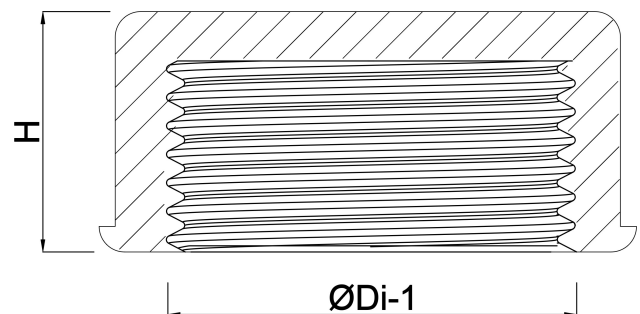

# VDL Cap PVC-U 1" female thread 10bar grey type plain (7002795)

**VL** Van de Lande

# TECHNICAL SPECIFICATIONS

Colour	grey
Type	plain
Material	PVC-U
Material seal	EPDM
Connection	female thread
Size	1"
Pressure	10 bar

## DIMENSIONS

F-1	17 mm
H	17 mm
ØDi-1	1 "

**Last modified date: 24/05/2026**

Bosta UK Ltd.  
Reflection House  
Olding Road  
Bury St. Edmunds  
Suffolk  
IP33 3TA  
T +44 (0) 1284 716580  
E [enquiries@bosta.co.uk](mailto:enquiries@bosta.co.uk)  
<http://www.bosta.com>