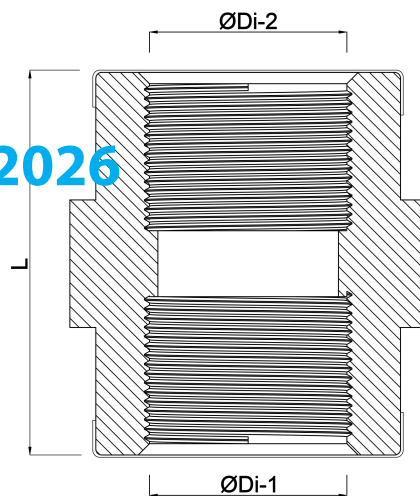

TECHNICAL SPECIFICATIONS

Colour	grey
Material	PVC-U
Connection	female thread
Pressure	10 bar
Size	1 1/2"

DIMENSIONS

F-1	20 mm
L	55 mm
ØDi-1	1 1/2 "
ØDi-2	1 1/2 "

Last modified date: 14/03/2026

Bosta UK Ltd.
Reflection House
Olding Road
Bury St. Edmunds
Suffolk