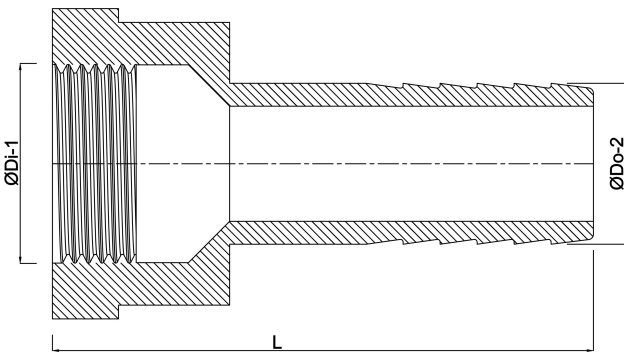

**Profec Barbed adaptor
stainless steel 316 2" x 50 mm
female thread x hose tail 10bar
(7043869)**

TECHNICAL SPECIFICATIONS

Material	stainless steel 316
Connection	female thread x hose tail
Pressure	10 bar
Size	2" x 50 mm
Spanner	67.5

DIMENSIONS

L	94.5 mm
ØDi-1	2"
ØDo-2	50 mm

Last modified date: 27/05/2026

Bosta UK Ltd.
Reflection House
Olding Road
Bury St. Edmunds
Suffolk
IP33 3TA
T +44 (0) 1284 716580
E enquiries@bosta.co.uk
<http://www.bosta.com>