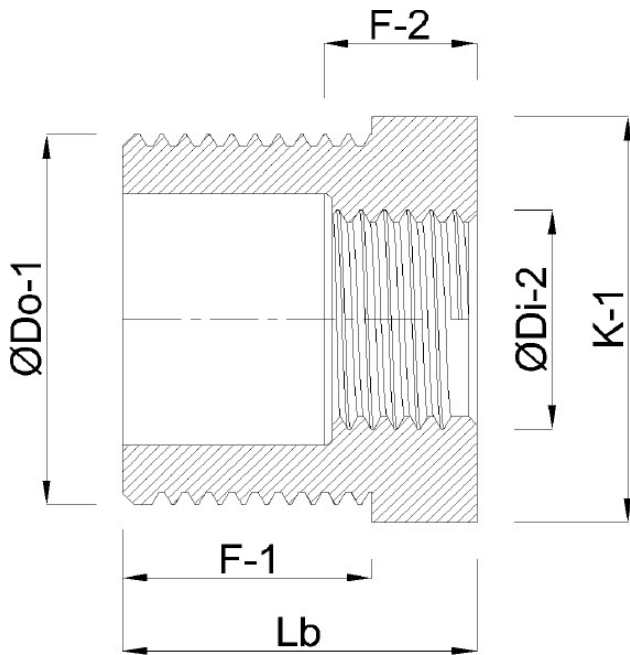

**Profec Nr. 241 Reducer bush
stainless steel 316 3" x 2 1/2"
male thread x female thread
16bar (0080107)**

TECHNICAL SPECIFICATIONS

Material	stainless steel 316
Connection	male thread x female thread
Fitting nr.	Nr. 241
Pressure	16 bar
Max. temp.	100 °C
Size	3" x 2 1/2"

DIMENSIONS

F-1	30 mm
F-2	11.8 mm
K-1	37.5 mm
Lb	37.5 mm
ØDi-2	2 1/2 "
ØDo-1	3 "

Last modified date: 22/06/2026

Bosta UK Ltd.
Reflection House
Olding Road
Bury St. Edmunds
Suffolk
IP33 3TA
T +44 (0) 1284 716580
E enquiries@bosta.co.uk
<http://www.bosta.com>