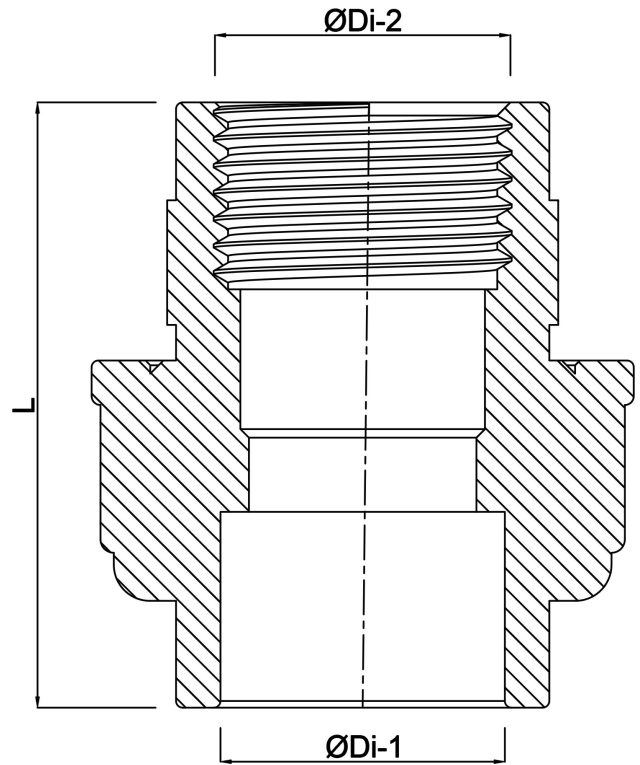

**VDL Union adaptor PVC-U 90
mm x 3" glue socket x female
thread 10bar grey type
reinforced (7018222)**

VL Van de Lande

TECHNICAL SPECIFICATIONS

Colour	grey
Type	reinforced
Material	PVC-U
Material seal	EPDM
Connection	glue socket x female thread
Size	90 mm x 3"
Pressure	10 bar

DIMENSIONS

F-2	34 mm
L	136 mm
ØDi-1	90 mm
ØDi-2	3 "

Last modified date: 25/05/2026

Bosta UK Ltd.
Reflection House
Olding Road
Bury St. Edmunds
Suffolk
IP33 3TA
T +44 (0) 1284 716580
E enquiries@bosta.co.uk
<http://www.bosta.com>