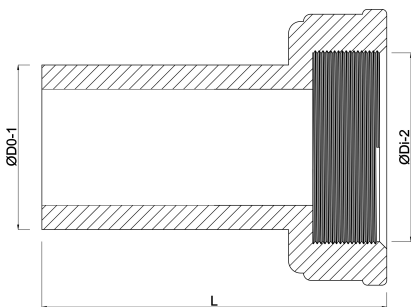

**VDL 2/3 union coupler PVC-U
32 mm x 1 1/4" spigot x female
threaded nut 16bar grey
(0100925)**

V-L Van de Lande

TECHNICAL SPECIFICATIONS

Colour	grey
Material	PVC-U
Material seal	EPDM
Connection	spigot x female threaded nut
Size	32 mm x 1 1/4"
Pressure	16 bar

DIMENSIONS

L	78 mm
Lb	65 mm
Mold	hand formed
ØDi-2	1 1/4 "
ØDo-1	32 mm

Last modified date: 13/03/2026

Bosta UK Ltd.
Reflection House
Olding Road
Bury St. Edmunds
Suffolk
IP33 3TA
T +44 (0) 1284 716580
E enquiries@bosta.co.uk
<http://www.bosta.com>