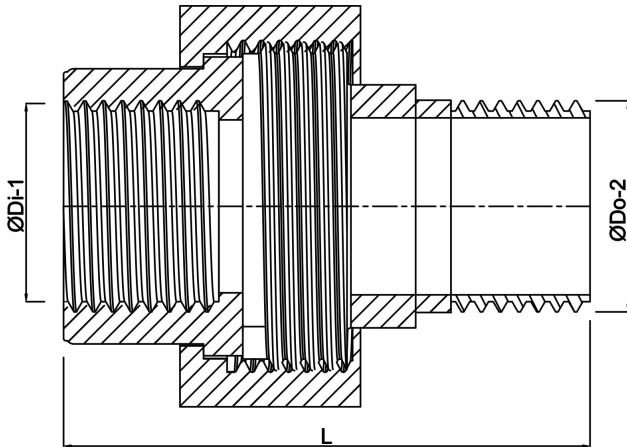

**Profec Nr. 331 Union coupler
stainless steel 316 2" female
thread x male thread 10bar
type flat (0080698)**

TECHNICAL SPECIFICATIONS

Type	flat
Material	stainless steel 316
Material seal	teflon
Connection	female thread x male thread
Fitting nr.	Nr. 331
Pressure	10 bar
Size	2"
Length	88 mm
Outer ø	81 mm

DIMENSIONS

Kn	81 mm
L	88 mm
ØDi-1	2 "
ØDo-2	2 "

Last modified date: 22/05/2026

Bosta UK Ltd.
Reflection House
Olding Road
Bury St. Edmunds
Suffolk
IP33 3TA
T +44 (0) 1284 716580
E enquiries@bosta.co.uk
<http://www.bosta.com>