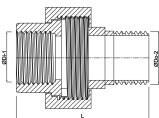

**Profec Nr. 331 Union coupler
stainless steel 316 2" female
thread x male thread 10bar
type flat (0080698)**

TECHNICAL SPECIFICATIONS

Type	flat
Material	stainless steel 316
Material seal	teflon
Connection	female thread x male thread
Fitting nr.	Nr. 331
Pressure	10 bar
Size	2"
Length	88 mm
Outer ø	81 mm

DIMENSIONS

Kn	81 mm
L	88 mm
ØDi-1	2 "
ØDo-2	2 "

Last modified date: 13/03/2026

Bosta UK Ltd.
Reflection House
Olding Road
Bury St. Edmunds
Suffolk
IP33 3TA
T +44 (0) 1284 716580
E enquiries@bosta.co.uk
<http://www.bosta.com>