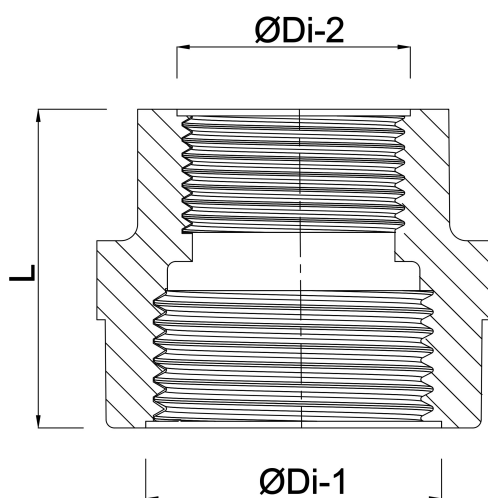

**Profec Nr. 240 Reducer socket  
stainless steel 316 2 1/2" x 2"  
female thread 16bar (0080073)**

# TECHNICAL SPECIFICATIONS

Material stainless steel 316

Connection female thread

Fitting nr. Nr. 240

Max. temp. 100 °C

Size 2 1/2" x 2"

Pressure 16 bar

## DIMENSIONS

L 5 mm

ØDi-1 2 1/2 "

ØDi-2 2 "

**Last modified date: 01/10/2025**

Bosta UK Ltd.  
Reflection House  
Olding Road  
Bury St. Edmunds  
Suffolk  
IP33 3TA  
T +44 (0) 1284 716580  
E [enquiries@bosta.co.uk](mailto:enquiries@bosta.co.uk)  
<http://www.bosta.com>