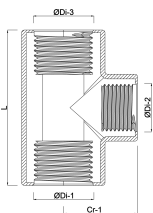

**Profec Nr. 130 T-piece 90°
stainless steel 316 3" female
thread 16bar (0080340)**

TECHNICAL SPECIFICATIONS

Material stainless steel 316

Connection female thread

Fitting nr. Nr. 130

Pressure 16 bar

Max. temp. 100 °C

Size 3"

DIMENSIONS

Cr-1 97 mm

L 146 mm

ØDi-1 3 "

ØDi-2 3 "

ØDi-3 3 "

β 90 °